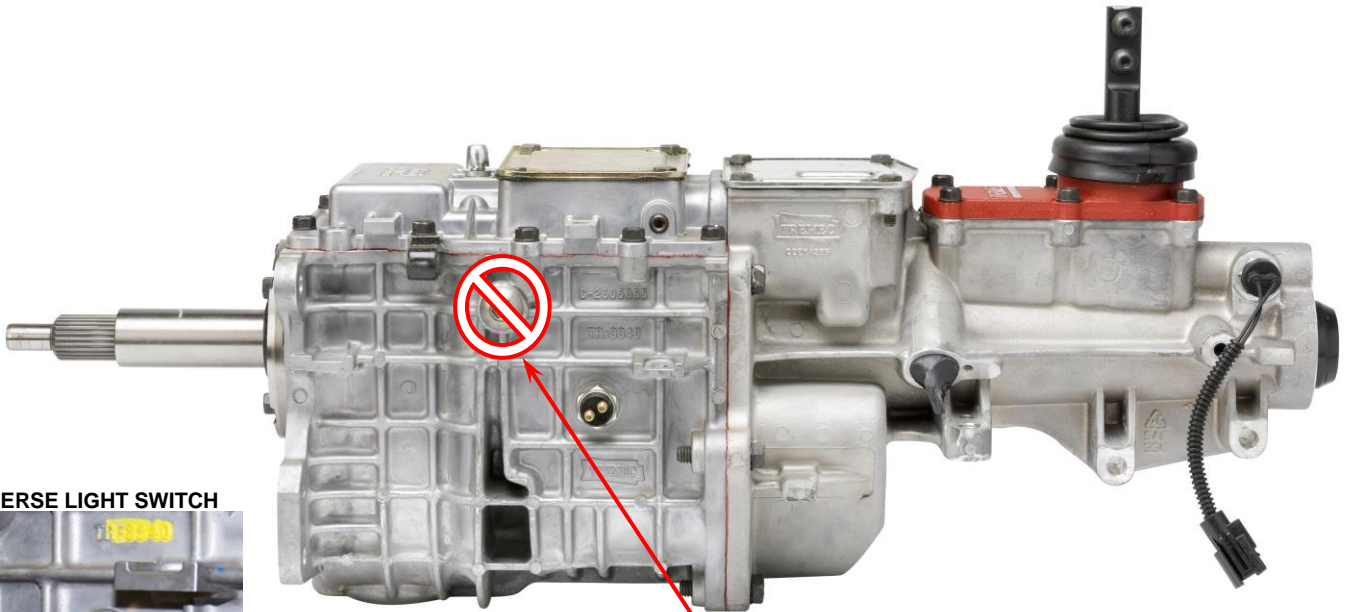

SILVER SPORT
Transmissions

REFERENCE SHEET
TKO 5-SPEED

SPEEDOMETER CABLE PORT

OR

NEUTRAL SAFETY SWITCH

ELECTRONIC SPEED SENSOR

DO NOT REMOVE

REVERSE LIGHT SWITCH