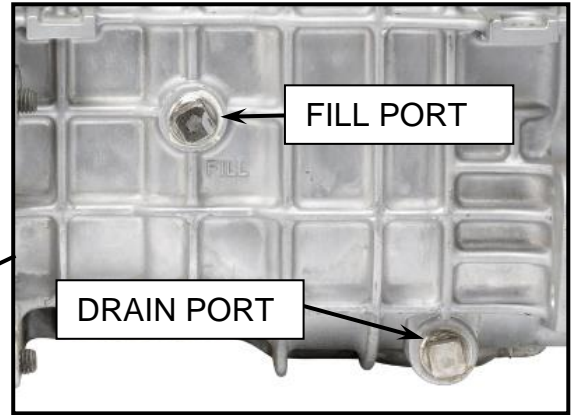

SILVER SPORT
Transmissions

REFERENCE SHEET
TKO 5-SPEED

SPEEDOMETER CABLE PORT

OR

NEUTRAL SAFETY SWITCH

ELECTRONIC SPEED SENSOR

DO NOT REMOVE

REVERSE LIGHT SWITCH