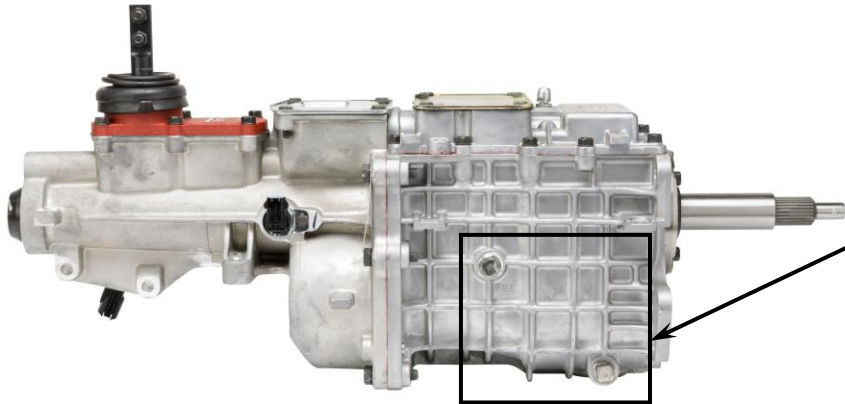

SILVER SPORT
Transmissions

REFERENCE SHEET
TKO 5-SPEED

SPEEDOMETER CABLE PORT

OR

NEUTRAL SAFETY SWITCH

ELECTRONIC SPEED SENSOR

DO NOT REMOVE

REVERSE LIGHT SWITCH