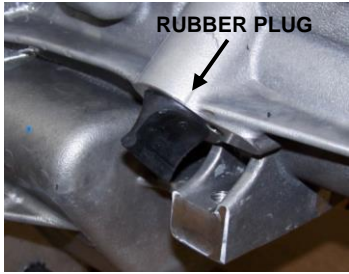

SILVER SPORT
Transmissions

REFERENCE SHEET
TKO 5-SPEED

SPEEDOMETER CABLE PORT

OR

NEUTRAL SAFETY SWITCH

ELECTRONIC SPEED SENSOR

DO NOT REMOVE

REVERSE LIGHT SWITCH